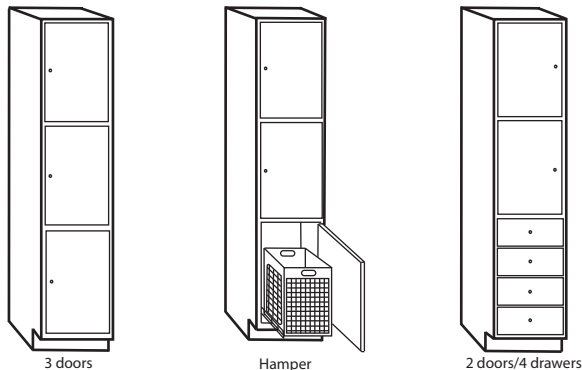

Bottom Drawer Vanities (W x D) No PREM upgrades available

24 x 18 30 x 18 21 x 21 24 x 21 27 x 21 30 x 21		30 x 18 30 x 21 (*)		30 x 18 30 x 21 (*)		36 x 18 36 x 21 (*)		36 x 18 36 x 21 (*)	
36 x 18 36 x 21 (*)		48 x 18 42 x 21 48 x 21 54 x 21 60 x 21 66 x 21 72 x 21		60 x 21 66 x 21 72 x 21					

(*) **NOTE:**

30" and 36" wide bottom drawer vanities are manufactured with tilt-out top drawers to accommodate Jenson standard vanity tops. A working top drawer(s) instead of a tilt-out tray may be specified at time of order. Jenson *standard vanity tops* **WILL NOT FIT** properly on these 2 sizes. A *custom top* with an off-set bowl will be necessary.

Linen Cabinets

18"W x 21"D x 78"H (78 3/4"H with optional crown)

(Specify left or right hinges on all linen cabinets)

Wall Cabinets

21"W x 8"D x 30"H
(30 3/4"H with optional crown)

Over-the-John

Toilet-Topper