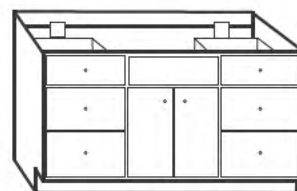

HEALDSBURG
Maple & Cherry

ORINDA
Beech & Maple

QUAKER
Maple & Cherry
(photos above in White Maple)

YORKTOWN
Beech & Maple

24 x 21, 30 x 21
Drawers
Right or Left

36 x 21
Drawers
Right or Left

36 x 21
Drawers
Right And Left

42 x 21, 48 x 21
60 x 21
Drawers Right & Left

60 x 21
Drawers
Center

www.jensonvanities.com