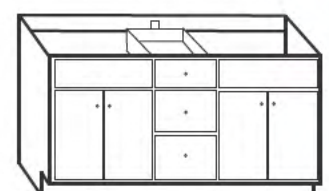

HEALDSBURG
Maple & Cherry

ORINDA
Beech & Maple

QUAKER
Maple & Cherry
(photos above in White Maple)

YORKTOWN
Beech & Maple

24 x 21, 30 x 21
Drawers
Right or Left

36 x 21
Drawers
Right or Left

36 x 21
Drawers
Right And Left

42 x 21, 48 x 21
60 x 21
Drawers Right & Left

60 x 21
Drawers
Center

www.jensonvanities.com